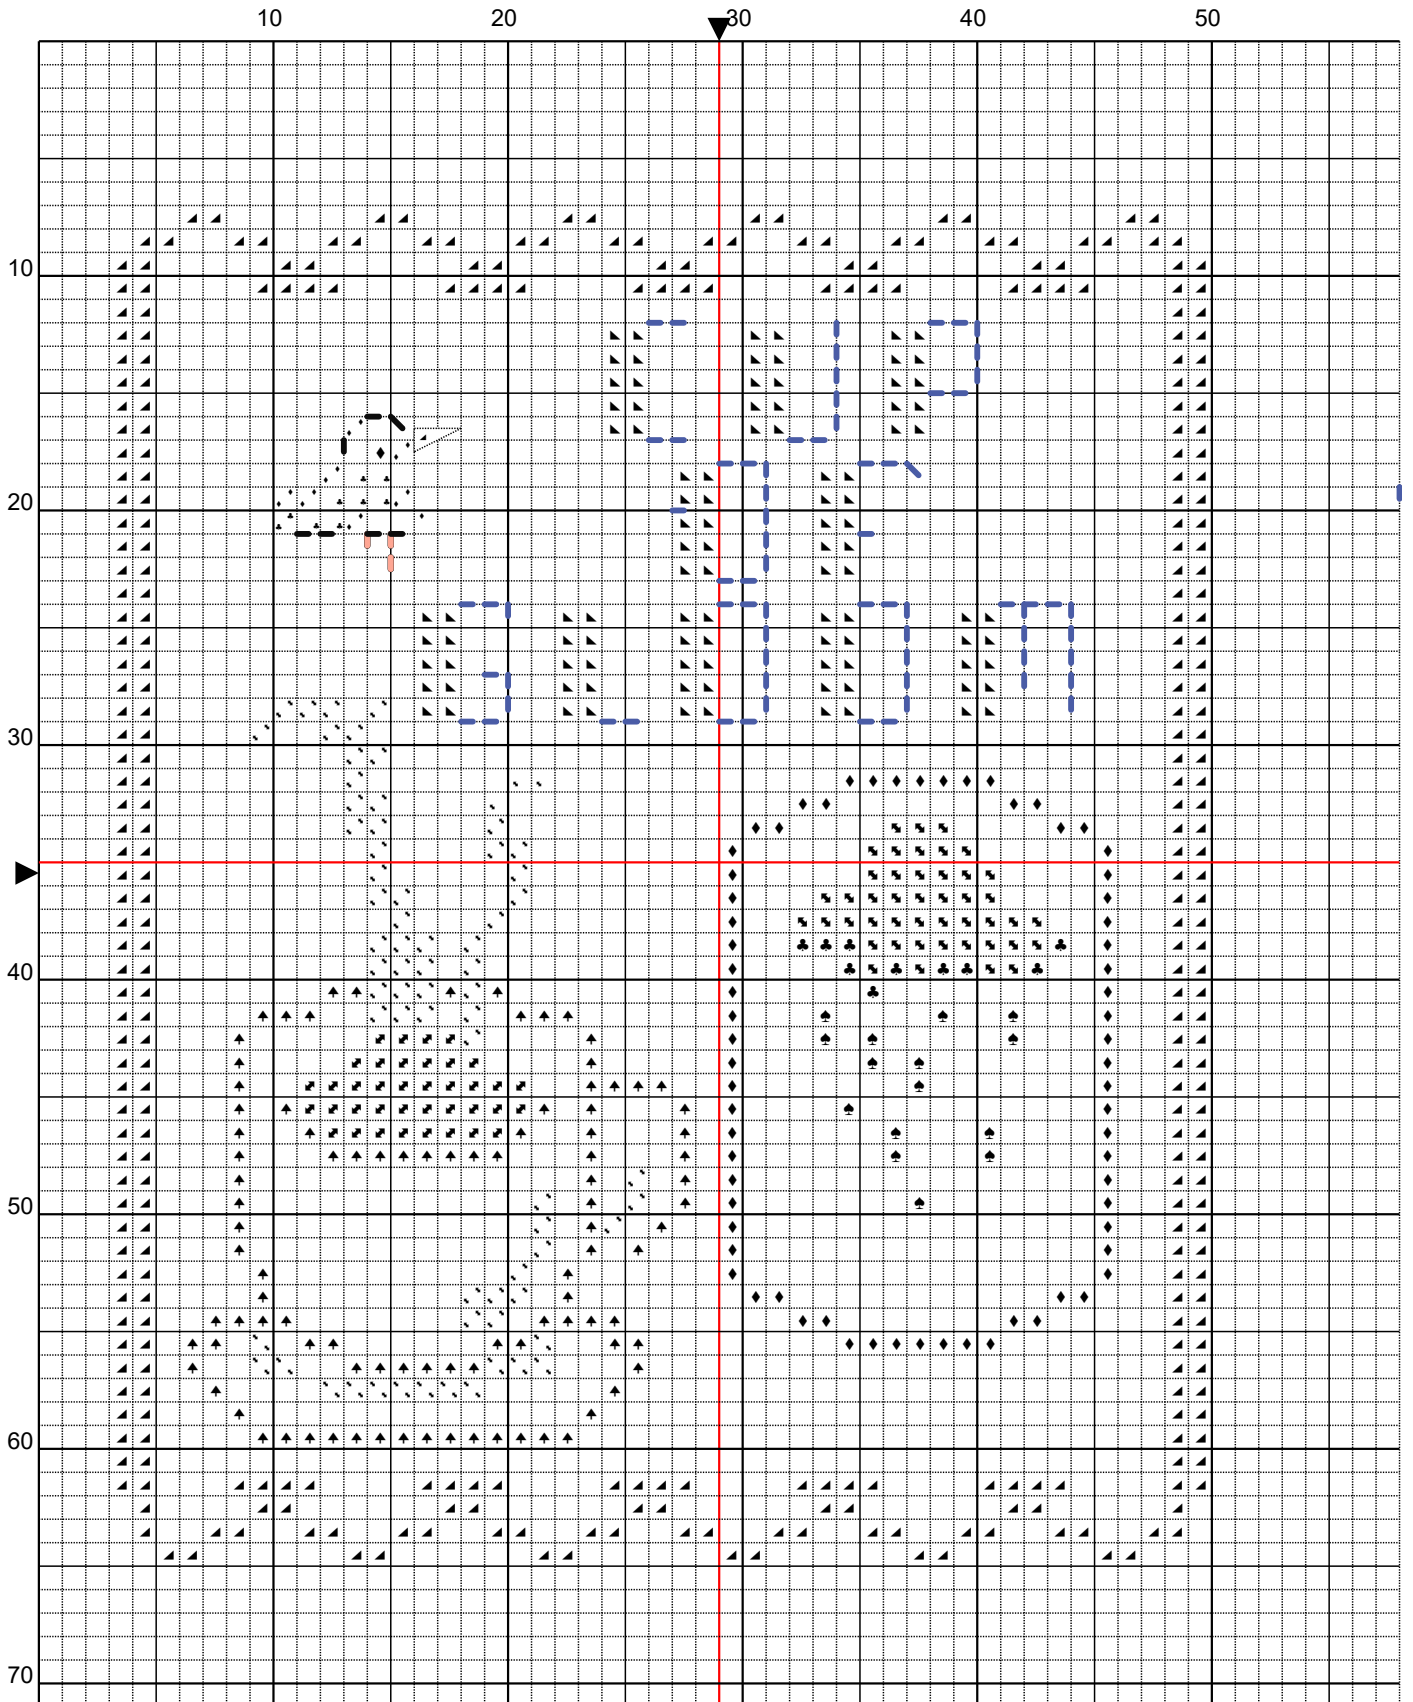

A Cup of Gloom

A Cup of Gloom

A Cup of Gloom

	Number	Name	
♠	DMC BLANC	White	
♦	DMC 310	Black	
♣	DMC 414	Steel Grey dark	
♠	DMC 3862	Mocha Beige dark	
♠	DMC 3863	Mocha Beige medium	
♠	DMC 3866	Mocha Brown ultra	
♠	DMC 3838	Lavender Blue dark	
♠	DMC 353	Peach	